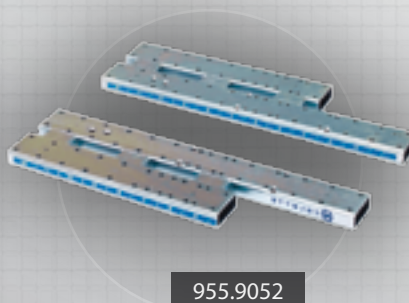

The MZ jig system, homologated by the world leading car manufacturers :

- is an accurate tool based on a fixture system which are used on the car production line
- eliminates operator error (no guess work)
- ideal for any structural repairs

SYSTEM MZ

L'outil qui contrôle & maintient
The jig system to hold, check and locate

Référence sur demande / Part number upon request

XXX.3XX

MZ450.925

MZ450.010

955.908

955.9052

955.915

| Références / part number | Description |
|--------------------------|--|
| MZ450.925 | Jeu de 22 tours MZ + 2 cales TV 410 + servante de rangement <i>MZ 22 towers + 2 wedges TV 410 + Storage trolley</i> |
| MZ450.010 | Jeu de tours MZ <i>Set of MZ towers</i> |
| 955.915 | Servante de rangement + 5 traverses modulaires <i>Storage trolley + Set of 5 modular crossmembers</i> |
| 955.908 | Traverse supplémentaire C3 <i>Complementary crossmembers C3</i> |
| 955.9012 | Jeu de 5 traverses modulaires <i>5 crossmembers set</i> |
| 955.9052 | 2 Traverses spéciales Mercedes <i>2 Mercedes crossmembers</i> |
| 955.9052 | 2 Traverses spéciales Mercedes <i>2 Mercedes crossmembers</i> |